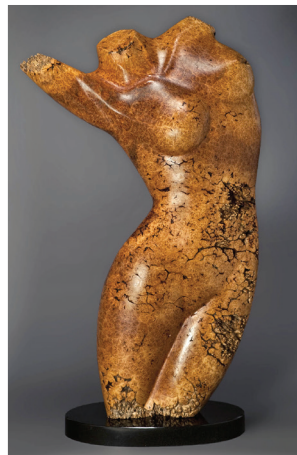

Manifesting your vision

Our methodology is a duality, sophisticated and instinctual. Art has to resonate. Our process initiates with a deep dive into our client, not simply the space. We synthesize functional components and aesthetics with energetic resonance. We vision board, establishing intention and clarity. We manifest your vision.

Current architectural styles often disregard the effect of sound reverberation and mood created by hard surface materials. Modern interiors can be cold and noisy - both visually and aurally. Art can transform a space with hard lines and surfaces to an intimate environment with natural colors, texture and warmth.

"I honestly have never seen a surface that speaks in such a way. It somehow taps at a place in you that has been lost to the modern world. It is not uncommon for the natural world to elicit that response, but unusual for an object or fabric to have that effect!"
—MICHAEL BUCKLEY, WIEDEN+KENNEDY "THE NEST"